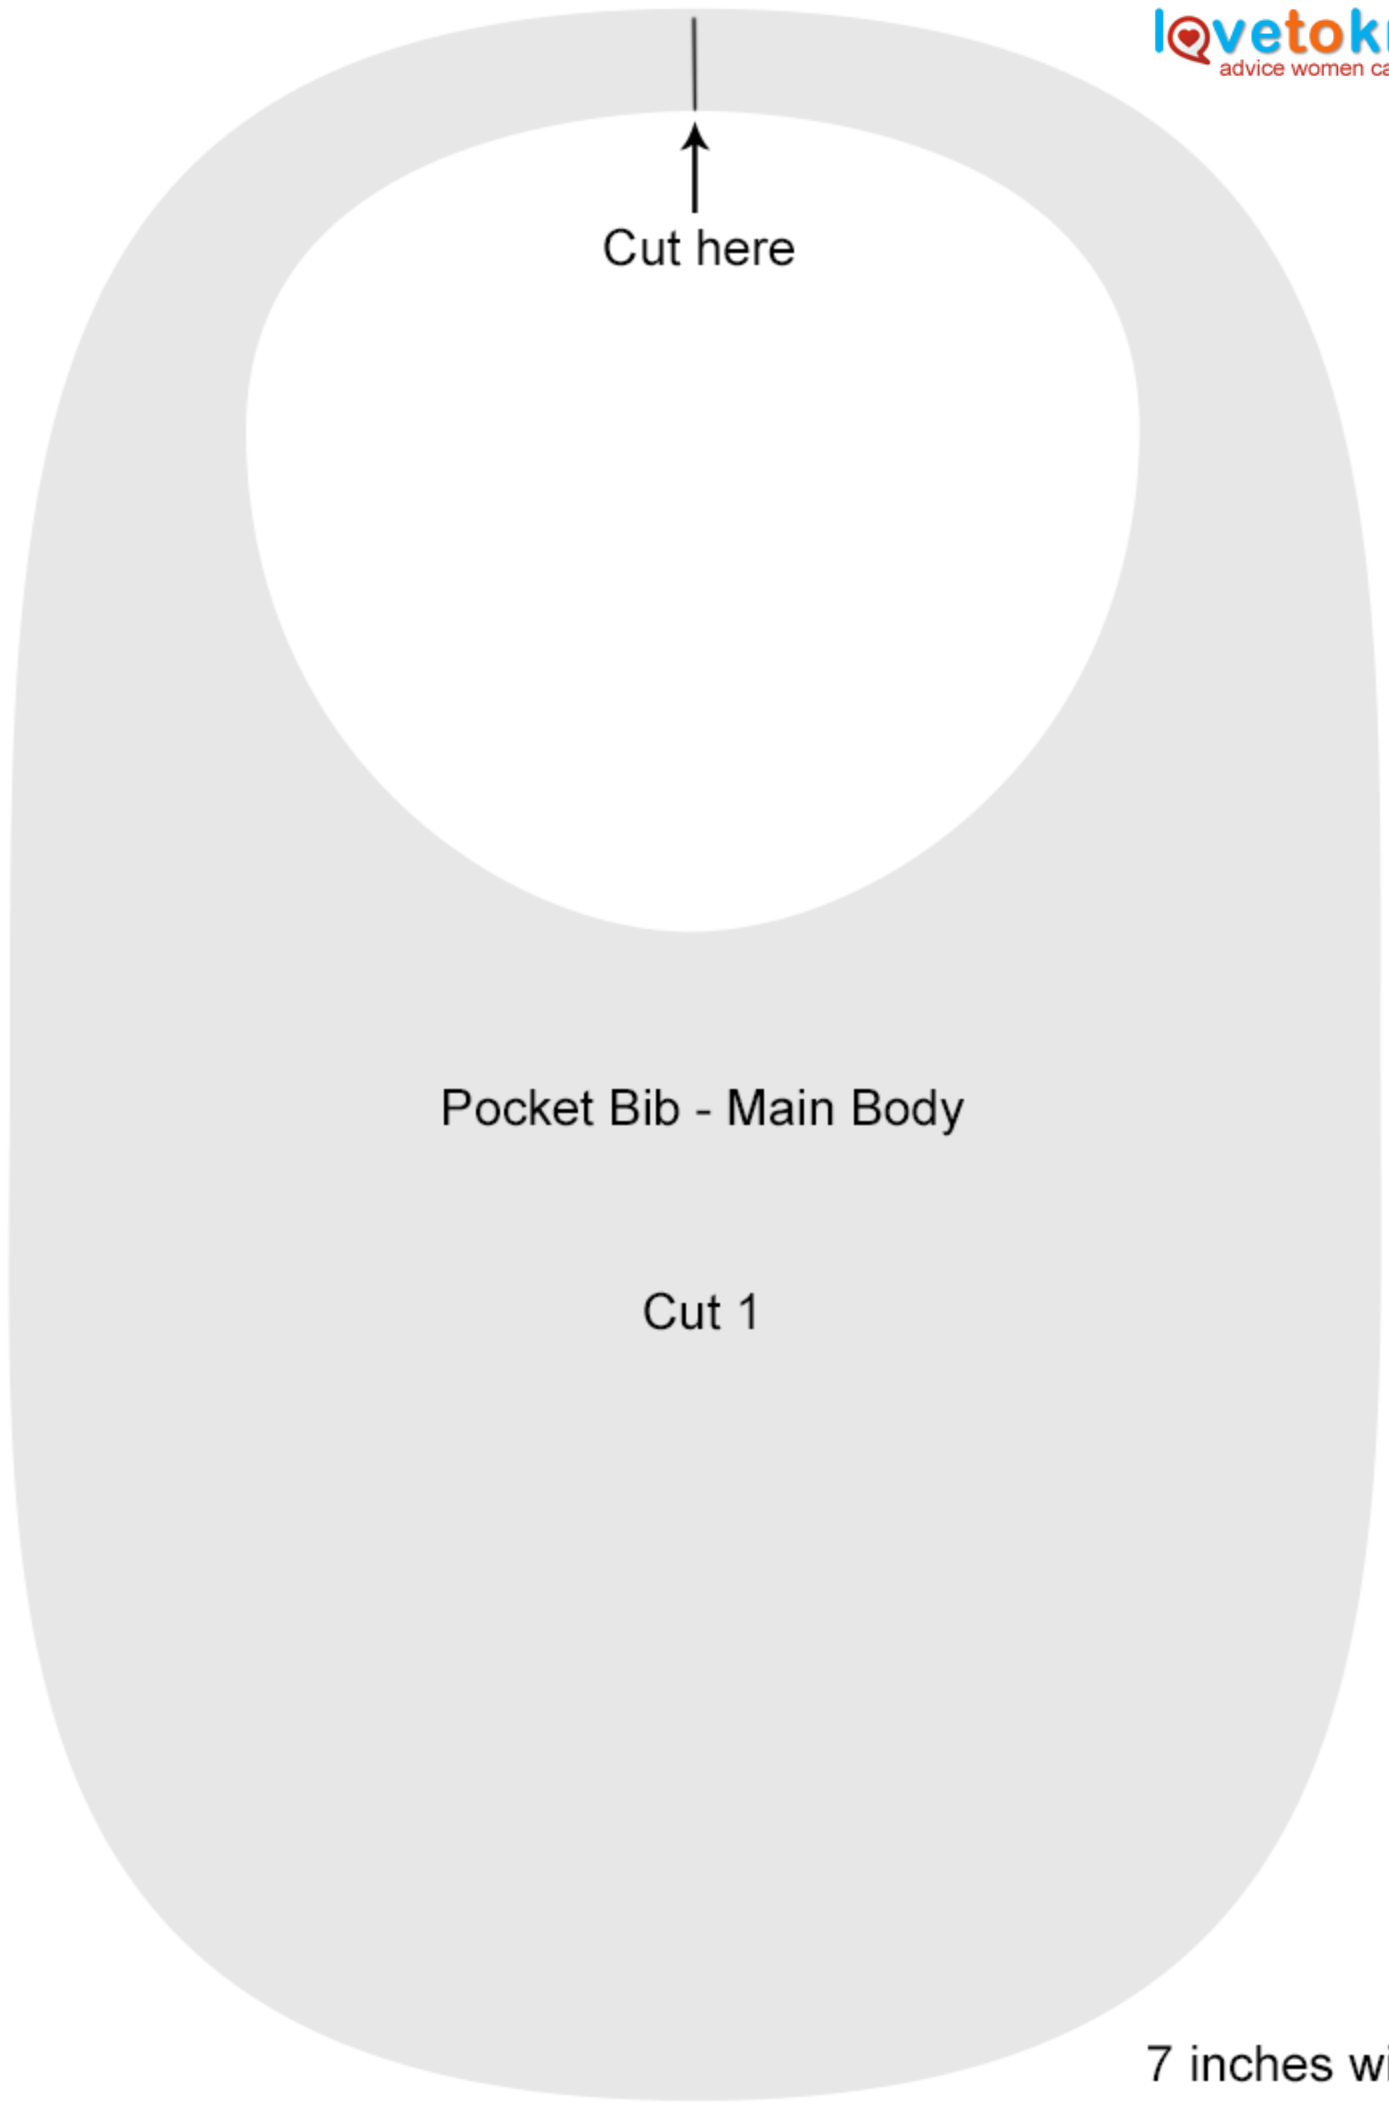

Cut here

Pocket Bib - Main Body

Cut 1

11 inches tall

7 inches wide

Pocket Bib

Crumb Pocket

Cut 2

3 inches tall