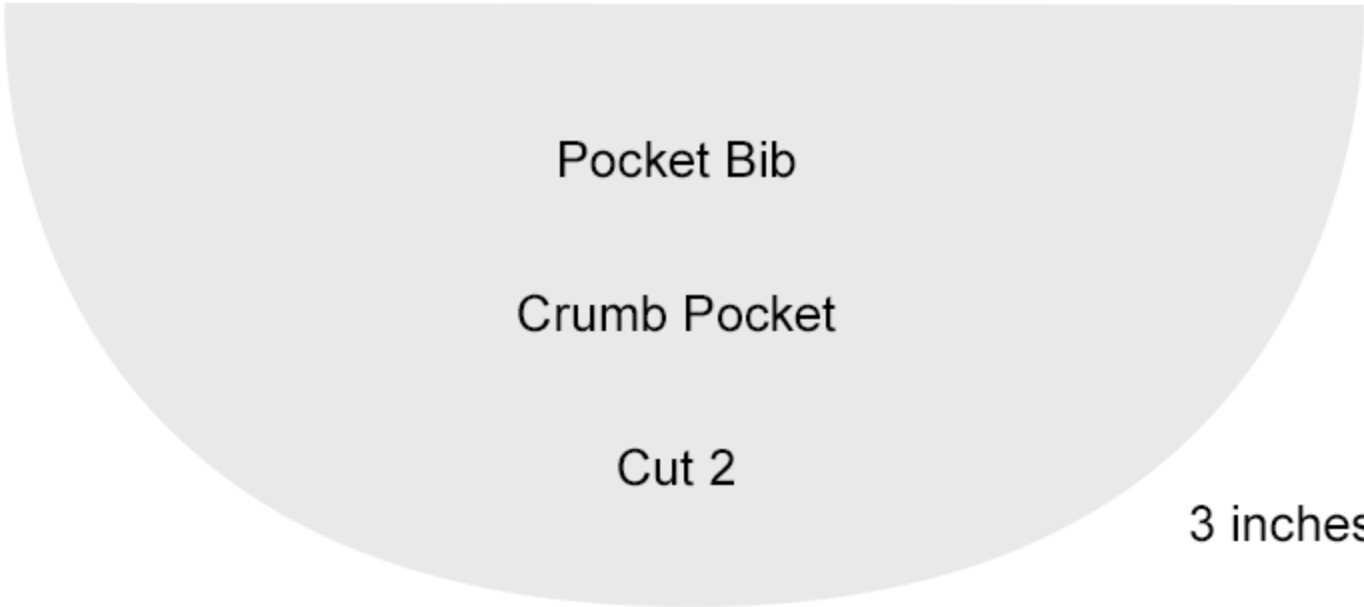

Cut here

Pocket Bib - Main Body

Cut 1

11 inches tall

7 inches wide

Pocket Bib

Crumb Pocket

Cut 2

3 inches tall