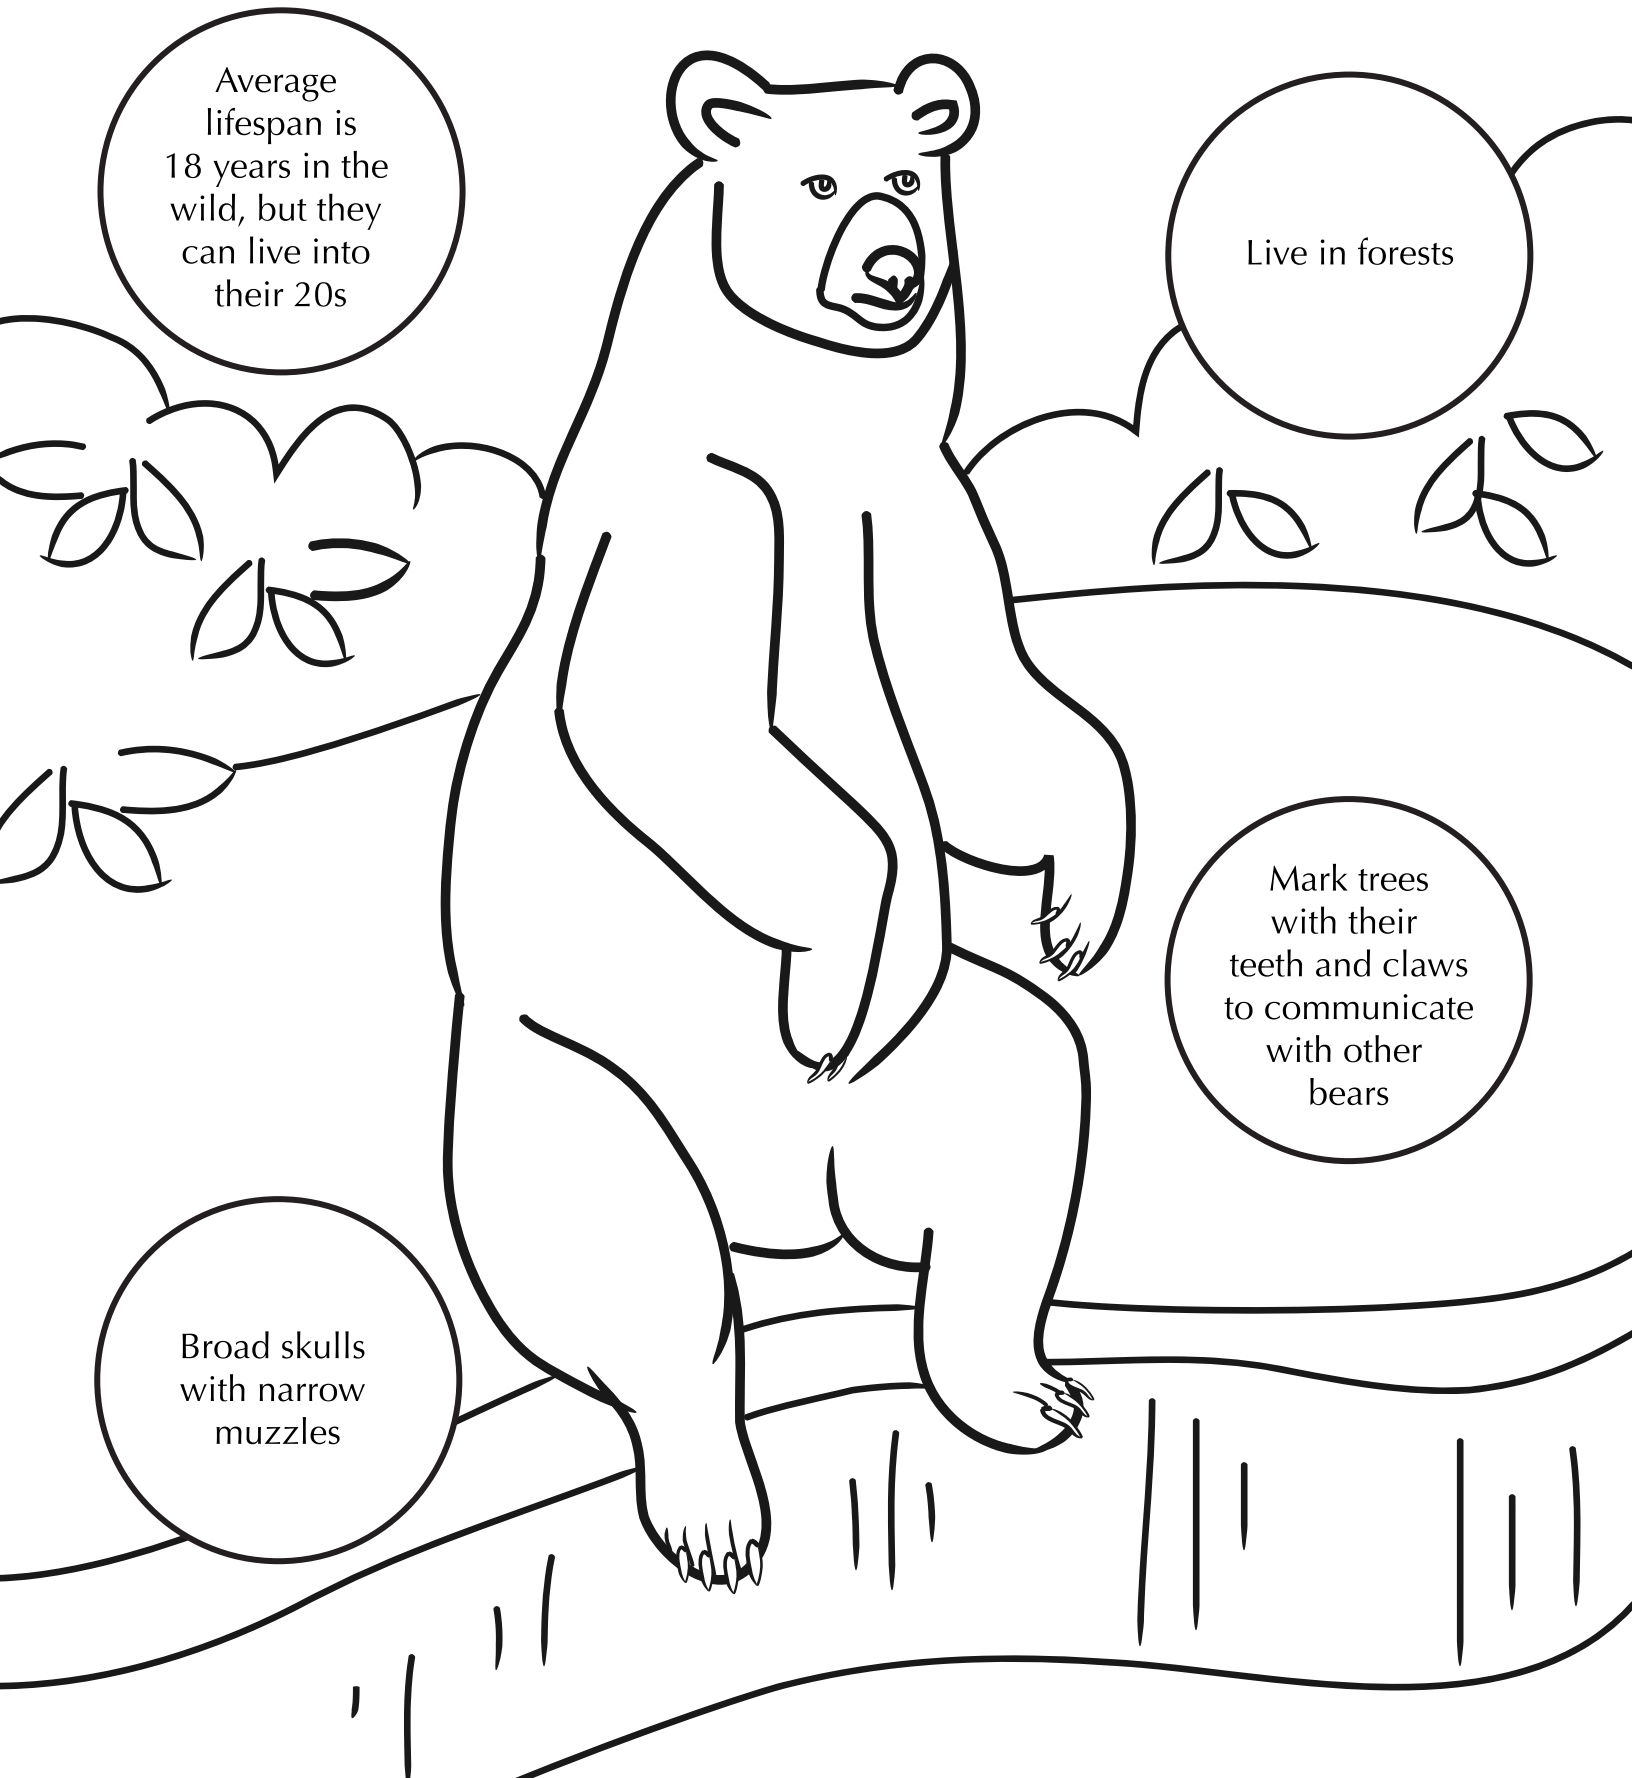

American Black Bear

Average lifespan is 18 years in the wild, but they can live into their 20s

Live in forests

Mark trees with their teeth and claws to communicate with other bears

Broad skulls with narrow muzzles

Brown Bear/Grizzly

Grizzlies and polar bears can mate creating a grizzly/polar hybrid

Adults' weight between 220 and 1,400 pounds

Has a litter of babies, called cubs. Each litter has an average of one to four cubs

Large, curved claws

95% of the brown bears live in Alaska

Polar Bear

Insulated with four inches of blubber to keep them warm

Found in the Arctic Circle—Canada, Alaska

Reach up to 1,760 pounds. One of the largest bears in the world

Known as a "marine mammal" because of time spent in the sea swimming

Carnivorous bear—meat eater

Crossword Puzzle

Fill in the blanks using words related to North American bears.

North American Bears

ACROSS