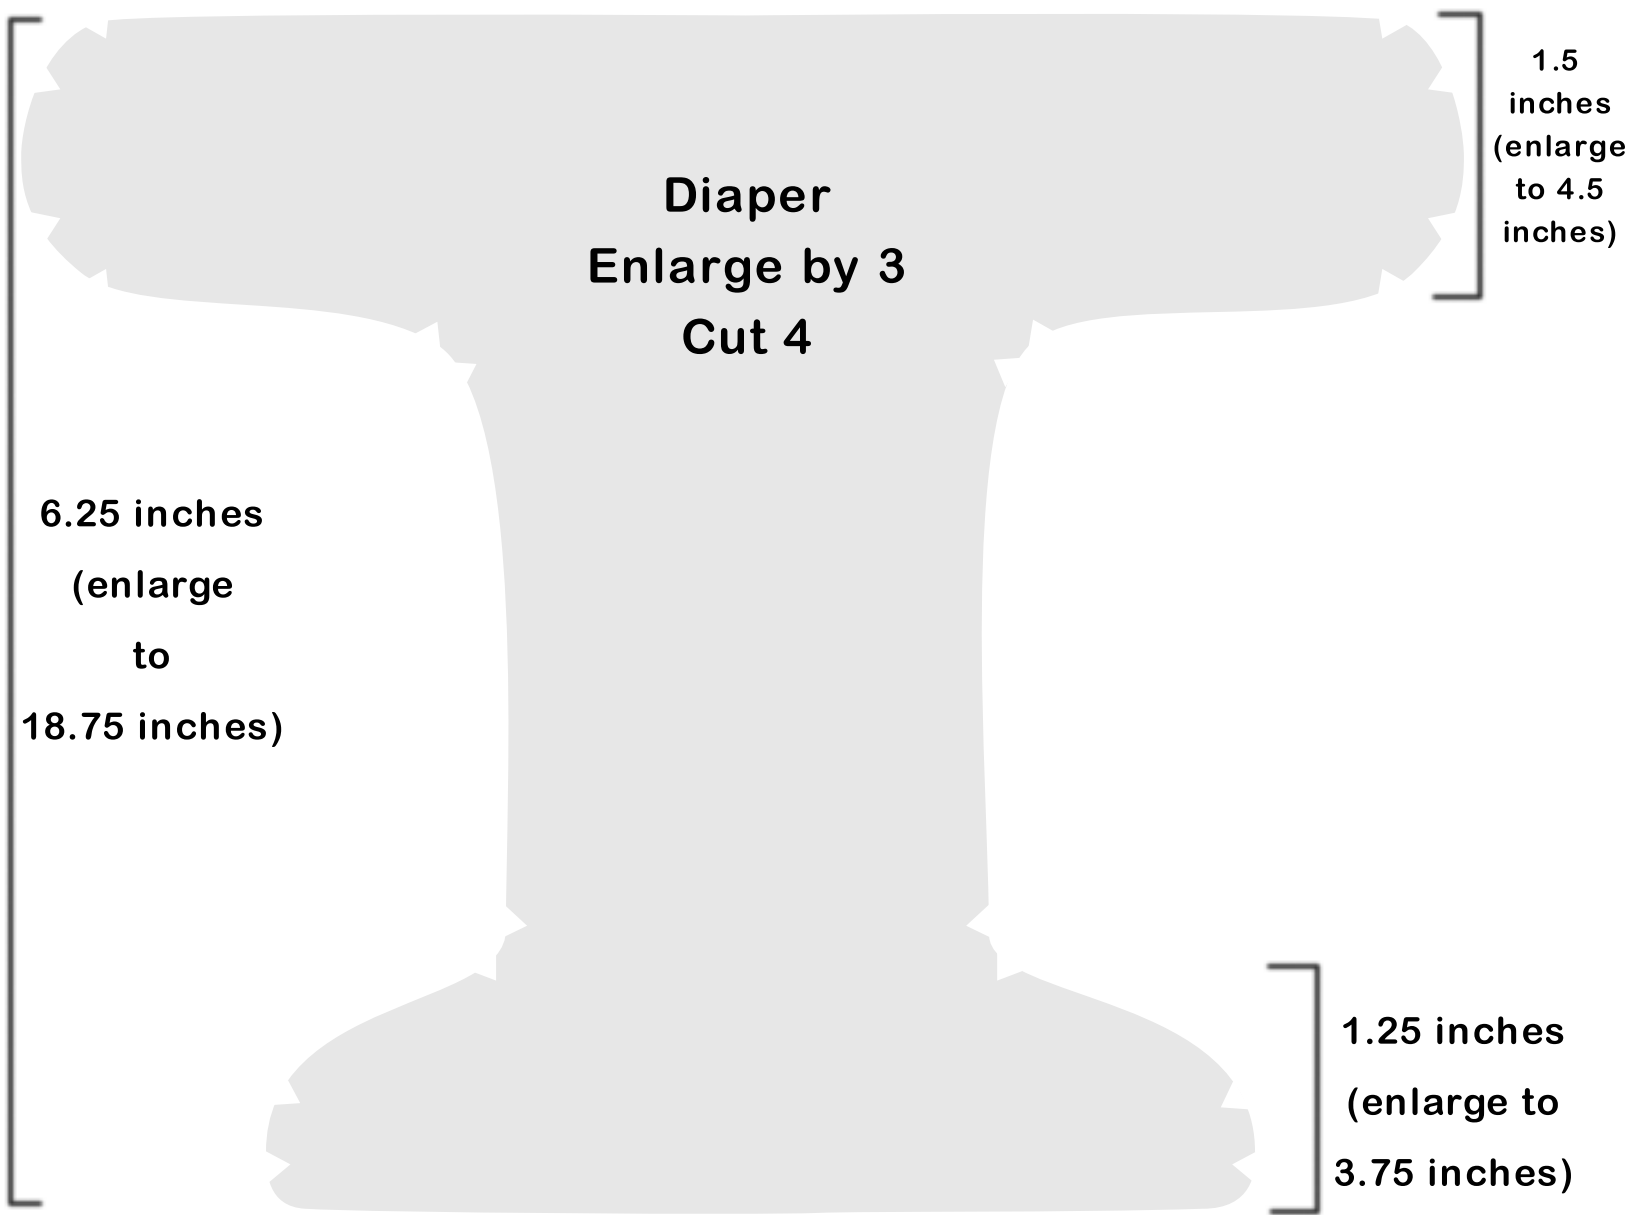

# All-In-One Cloth Diaper (9-24 lbs)

7.5 inches (enlarge to 22.5 inches)

1.5  
inches  
(enlarge  
to 4.5  
inches)

**Diaper**  
**Enlarge by 3**  
**Cut 4**

6.25 inches  
(enlarge  
to  
18.75 inches)

1.25 inches  
(enlarge to  
3.75 inches)

5.25 inches (enlarge to 15.75 inches)

# Diaper Pad

4 inches (enlarge to 12 inches)

4 inches  
enlarge to  
12 inches

Enlarge by 3  
cut 1